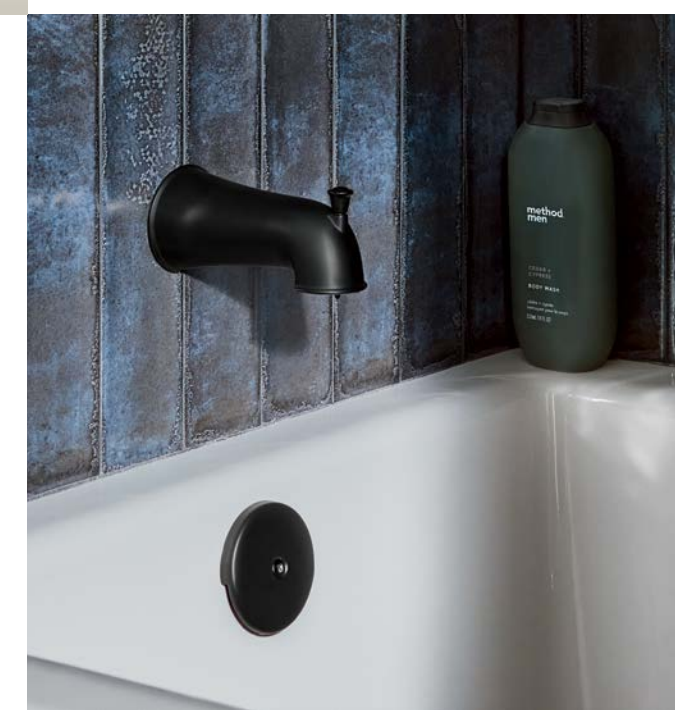

Chrome, Brushed Nickel*, Matte Black
**Finish features PVD Technology*

Ember™

Bathroom / Shower / Valves

Coordinates with Pyrite™ Accessories

A Fresh Take on Traditional Styling

The Ember bathroom suite from CFG delivers a fresh new option in traditional design. Ember's classic styling complements a wide array of decor, works seamlessly with today's lifestyles and also provides a balance of elevated, sophisticated design and functionality that users will appreciate.