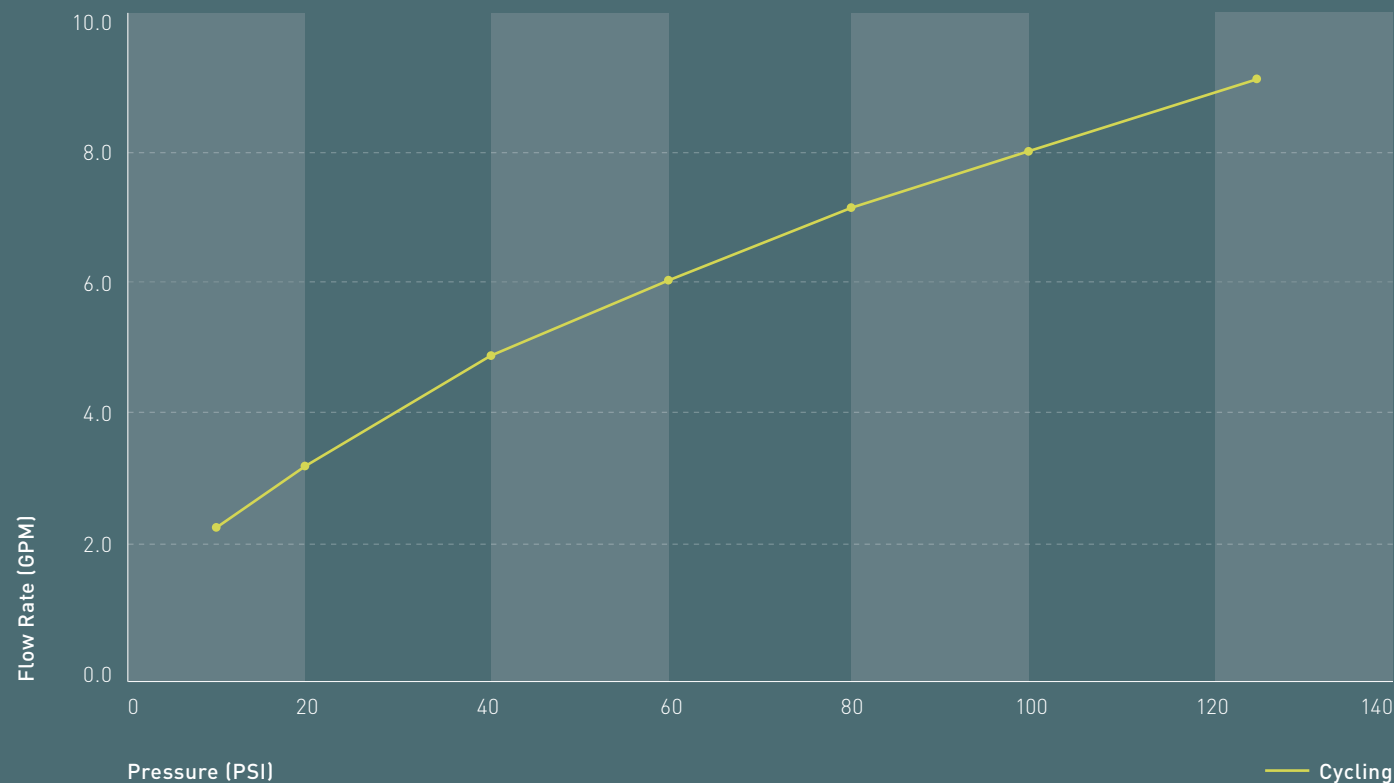

Shower Valves at-a-Glance

All CFG valves feature pressure-balancing ceramic disc cartridges with an adjustable temperature limit stop, allowing users to control the maximum hot water temperature to prevent scalding.

	Model Number and Description	1/2" Inlet Connection Type	Shutoff Stop	1/2" Tub Outlet
	43511 Cycling Valve Back-to-back installation capability	Male IPS/CC	Yes	Male IPS/CC
	43512 Cycling Valve Back-to-back installation capability	Male IPS/CC	No	Male IPS/CC
	43517 Cycling Valve Back-to-back installation capability	Female IPS	Yes	Female IPS
	43518 Cycling Valve Back-to-back installation capability	Female IPS	No	Female IPS
	51318 Cycling Valve Back-to-back installation capability	Cold Expansion PEX	No	Male IPS/CC
	51319 Cycling Valve Back-to-back installation capability	Cold Expansion PEX	Yes	Male IPS/CC
	43519 Cycling Valve Back-to-back installation capability	Crimp Ring PEX	No	Male IPS/CC
	43513 Cycling Valve Back-to-back installation capability	Crimp Ring PEX	No	8" x 7" Copper Tube
	43520 Cycling Valve Back-to-back installation capability	Crimp Ring PEX	Yes	Male IPS/CC
	43521 Cycling Valve Back-to-back installation capability	CPVC	Yes	Female IPS

Shower Valves: Flow v. Pressure