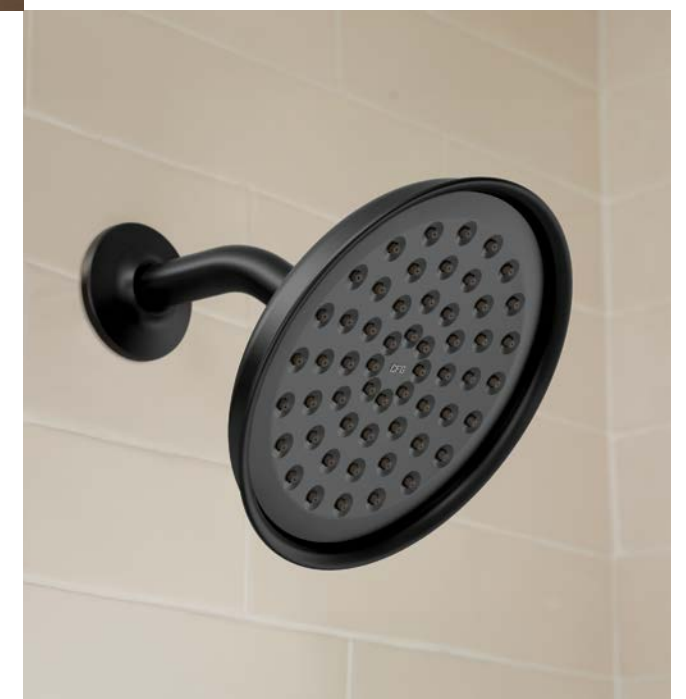

Available Finishes

Chrome, Brushed Nickel*, Matte Black

*Finish features PVD Technology